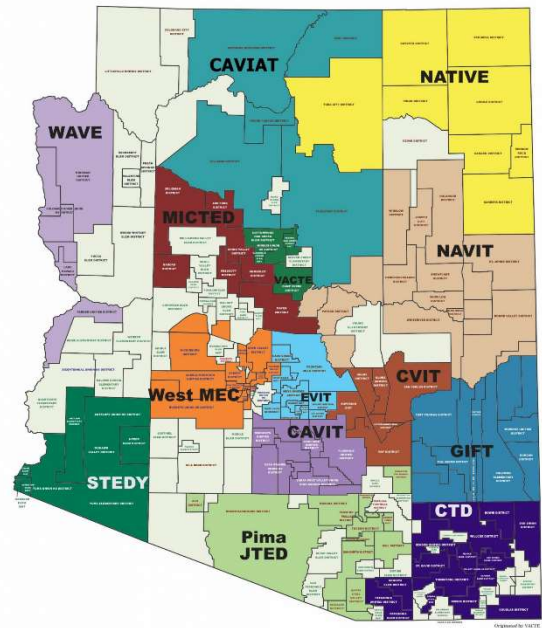

CTED School Districts